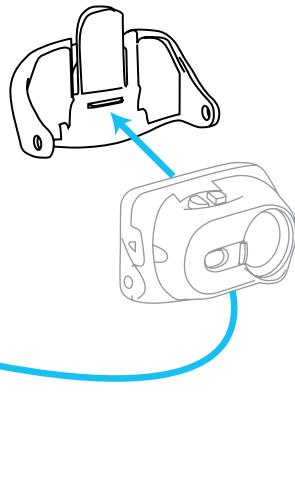

OPTION KIT ADAPT E86900

ADAPT Lamp elastic

ADAPT Clip jacket + belt

ADAPT Universal for helmet

ADAPT plate connection for

E86 P TIKKA XP
E89 PC / E89 PD TACTIKKA XP
E81 PEX TIKKA XP ATEX
E81 PHZ TIKKA XP HAZLOC