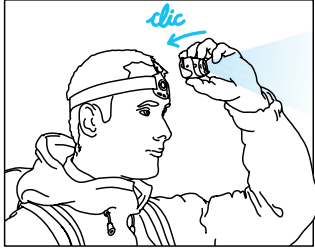

OPTION KIT ADAPT E86900