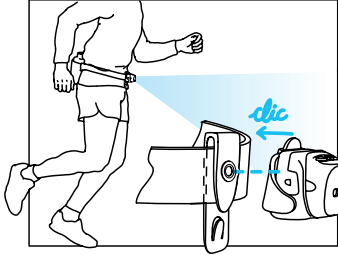

OPTION KIT ADAPT E86900

ADAPT Lamp elastic

ADAPT Clip jacket + belt

ADAPT Universal for helmet

ADAPT plate connection for

E86 P TIKKA XP
E89 PC / E89 PD TACTIKKA XP
E81 PEX TIKKA XP ATEX
E81 PHZ TIKKA XP HAZLOC