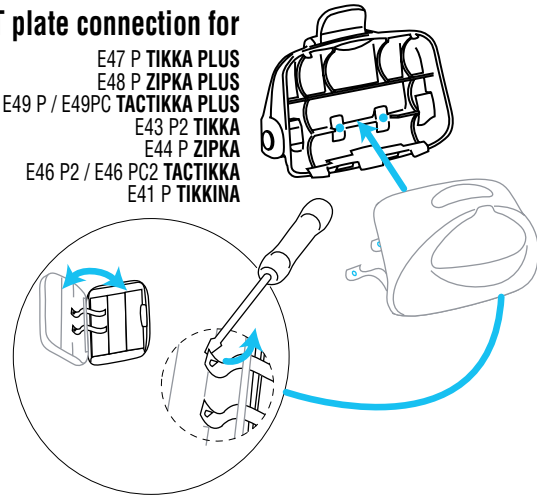

OPTION KIT ADAPT E86900

ADAPT Lamp elastic

ADAPT Clip jacket + belt

ADAPT Universal for helmet

ADAPT plate connection for

E86 P TIKKA XP
E89 PC / E89 PD TACTIKKA XP
E81 PEX TIKKA XP ATEX
E81 PHZ TIKKA XP HAZLOC

ADAPT plate connection for

E47 P TIKKA PLUS
E48 P ZIPKA PLUS
E49 P / E49PC TACTIKKA PLUS
E43 P2 TIKKA
E44 P ZIPKA
E46 P2 / E46 PC2 TACTIKKA
E41 P TIKKINA

ADAPT Universal installation

Clean

Stick

Wait before using