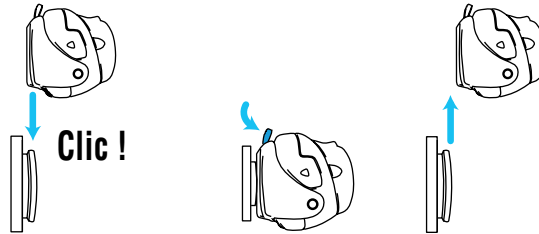

OPTION KIT ADAPT E86900

ADAPT Lamp elastic

ADAPT Clip jacket + belt

ADAPT Universal for helmet

ADAPT plate connection for

E86 P TIKKA XP
E89 PC / E89 PD TACTIKKA XP
E81 PEX TIKKA XP ATEX
E81 PHZ TIKKA XP HAZLOC